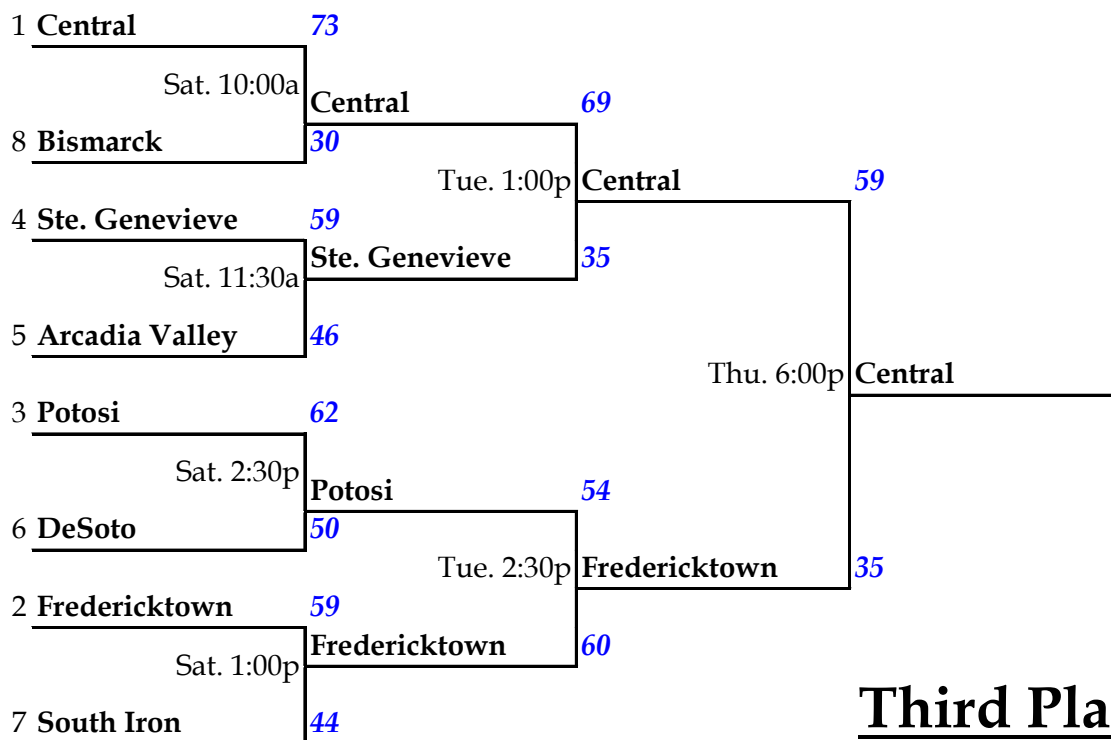

30th Lady Rebel Christmas Tournament

Host: Central -- Dec. 26-31, 2015

Third Place Game

Fifth Place Bracket