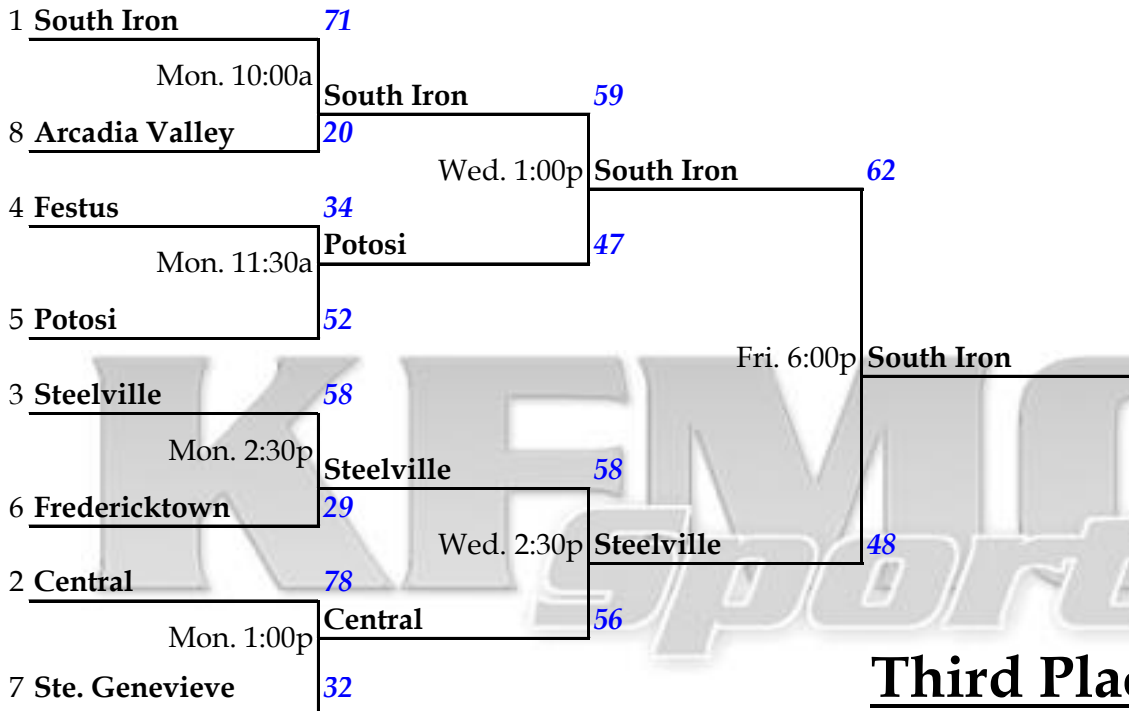

36th Lady Rebel Christmas Tournament

Host: Central -- Dec. 27-31, 2021

Third Place Game

Fifth Place Bracket